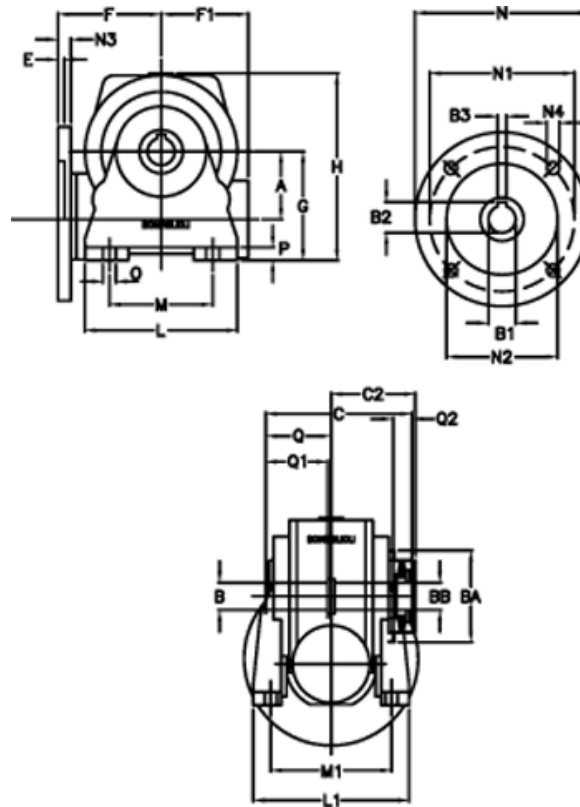

# Data Sheet

Article number: 390204407012336

Description: Worm Gear with Torque Limiter  
VF 44-L2-N-70-P63B14

## Measures

a = 44.60	C2 = 48	L1 = 98	O = 8.5
B = 18	Description = VF 44N-xx-63B14	m = 52	P = 10
B1 E7 = 11	E = 2.0	M1 = 81.0	Q = 32.0
B2 = 12.8	F = 65	N = 90	Q1 = 32
B3 H9 = 4	F1 = 54	N1 = 75	Q2 = 12
BA = 40	g = 72	N2 = 60	
BB H7 = 11	H = 124.5	N3 = 8.0	
C = 79	L = 90	N4 = 5,5	